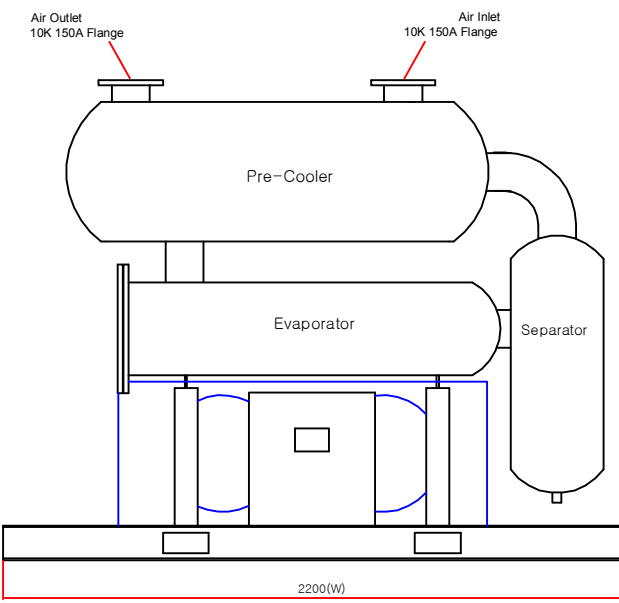

RevNo	Revision note	Date	Signature	Checked
-------	---------------	------	-----------	---------

OUTLINE DIMENSION FOR REFRIGERATED AIR DRYER	700HP Class(Air-Cooled)	
	Edition	Sheet