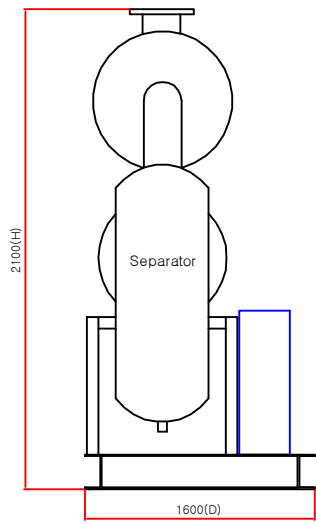

RevNo	Revision note	Date	Signature	Checked
-------	---------------	------	-----------	---------

OUTLINE DIMENSION FOR REFRIGERATED AIR DRYER	700HP Class(Air-Cooled)	
	Edition	Sheet