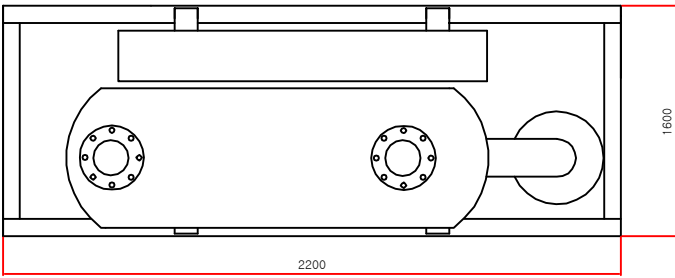

RevNo	Revision note	Date	Signature	Checked
-------	---------------	------	-----------	---------

OUTLINE DIMENSION FOR REFRIGERATED AIR DRYER	700HP Class(Air-Cooled)	
	Edition	Sheet